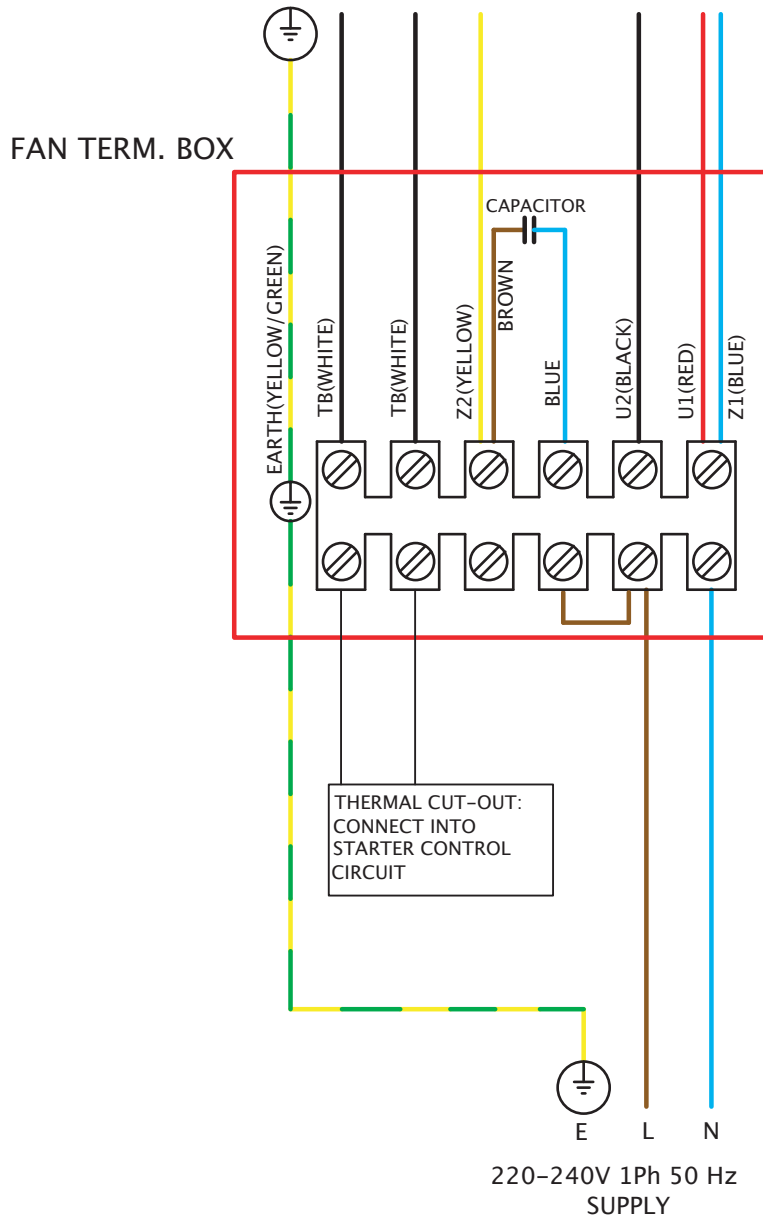

# Wiring Diagrams

### FIXED SPEED CONNECTION

### VARIABLE SPEED CONNECTION

CONTROLLER TYPES: 149-TC14  
 149-TC14  
 149-TC18  
 149-TC110