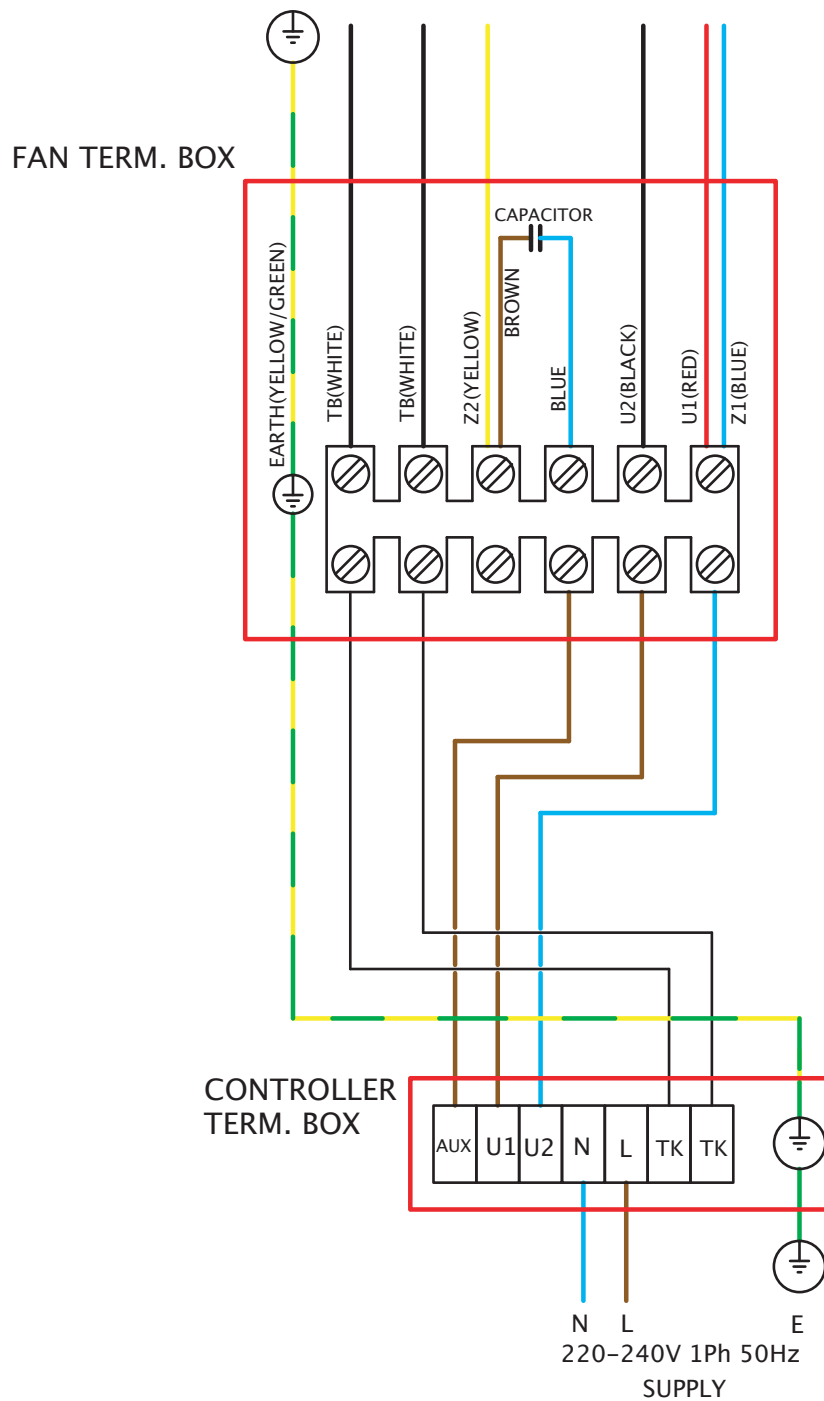

# Wiring Diagrams

### FIXED SPEED CONNECTION

# Wiring Diagrams

COMPACT SPE 220V-240V SINGLE PHASE C/W EL31TK / EL61TK

VARIABLE SPEED CONNECTION  
 CONTROLLER TYPES: 149-EL31TK  
 149-EL61TK

### VARIABLE SPEED CONNECTION

CONTROLLER TYPES: 149-TC14  
 149-TC14  
 149-TC18  
 149-TC110