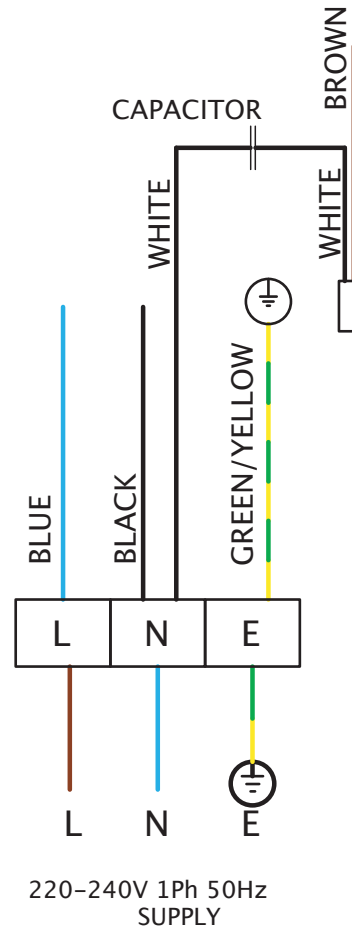

Wiring Diagrams

MINIFLOW SMF 220V-240V SINGLE PHASE

FIXED SPEED CONNECTION

Wiring Diagrams

MINIFLOW SMF 220V-240V SINGLE PHASE C/W EL31

VARIABLE SPEED CONNECTION CONTROLLER TYPES : 149-EL31