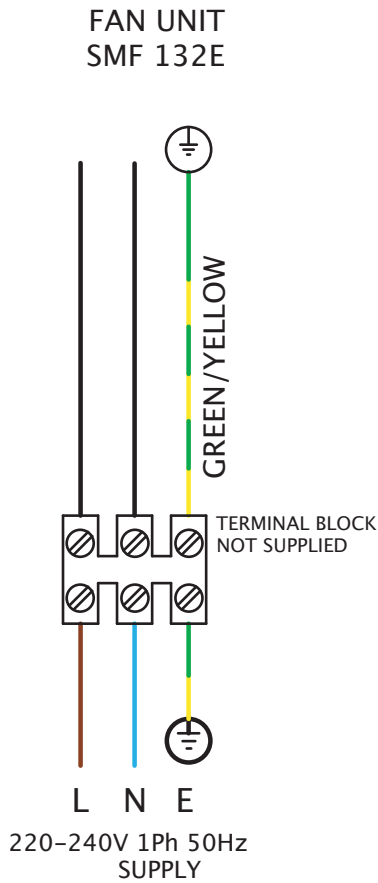

Wiring Diagrams

MINIFLOW SMF 220V-240V SINGLE PHASE

FIXED SPEED CONNECTION

Wiring Diagrams

MINIFLOW SMF 220V-240V SINGLE PHASE C/W EL31

VARIABLE SPEED CONNECTION CONTROLLER TYPES : 149-EL31