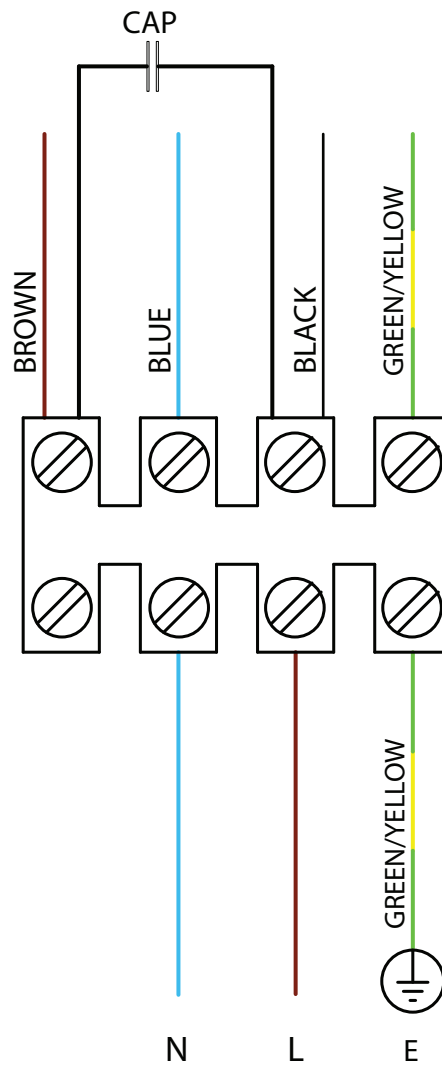

Wiring Diagrams

JETSTREAM SJS 220V-240V SINGLE PHASE

FIXED SPEED CONNECTION

220-240V 1Ph 50 Hz SUPPLY

Wiring Diagrams

JETSTREAM SJS 220V-240V SINGLE PHASE

THREE SPEED CONNECTION

220-240V 1Ph 50 Hz SUPPLY