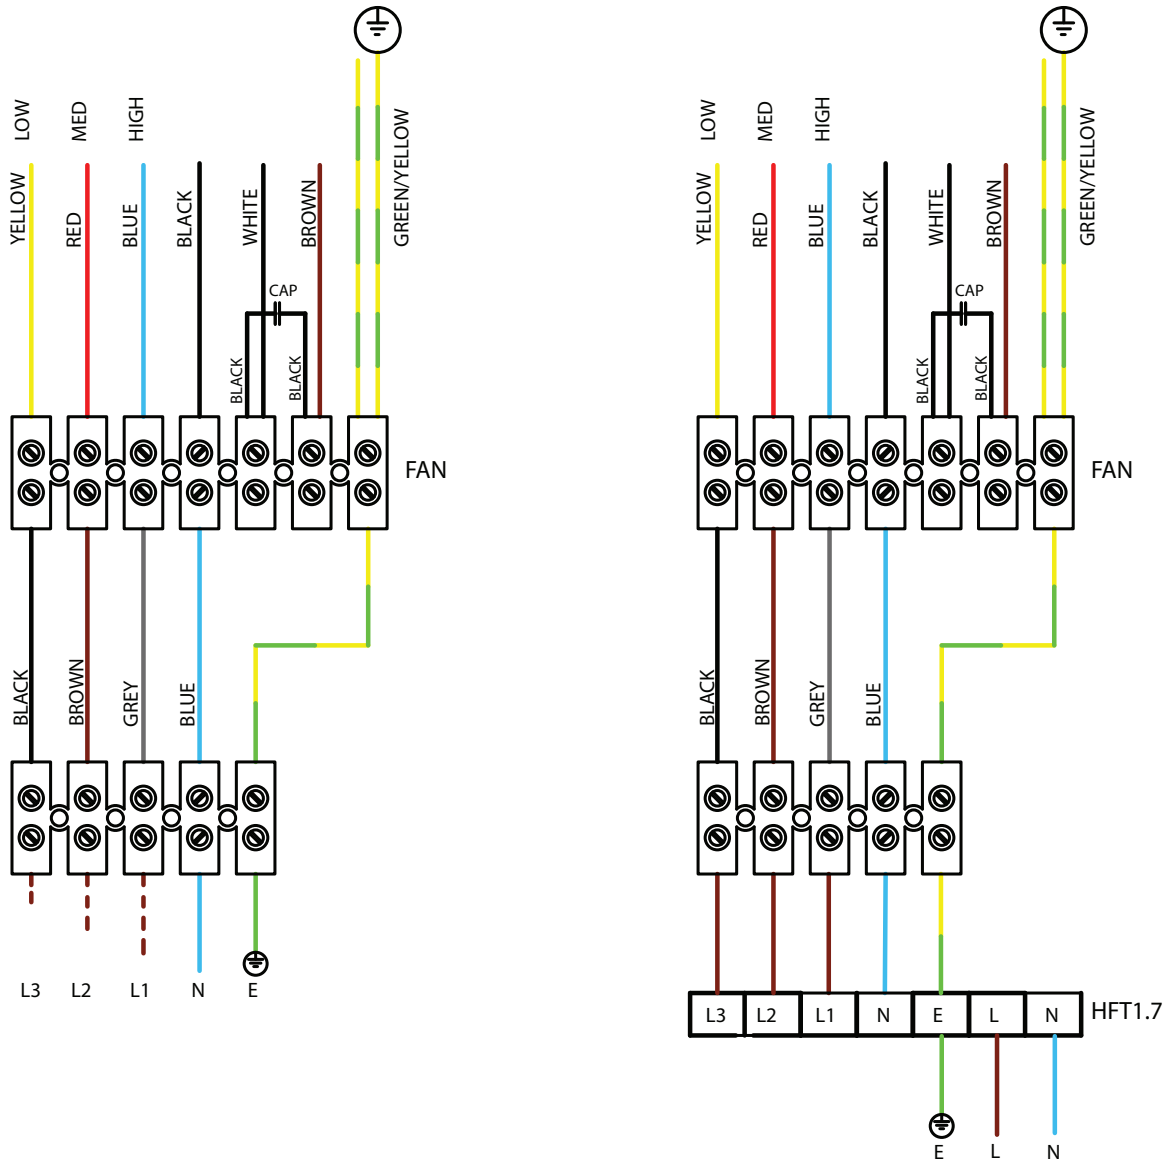

Wiring Diagrams

JETSTREAM SJS 220V-240V SINGLE PHASE

FIXED SPEED CONNECTION

220-240V 1Ph 50 Hz SUPPLY

Wiring Diagrams

JETSTREAM SJS 220V-240V SINGLE PHASE

THREE SPEED CONNECTION

220-240V 1Ph 50 Hz SUPPLY