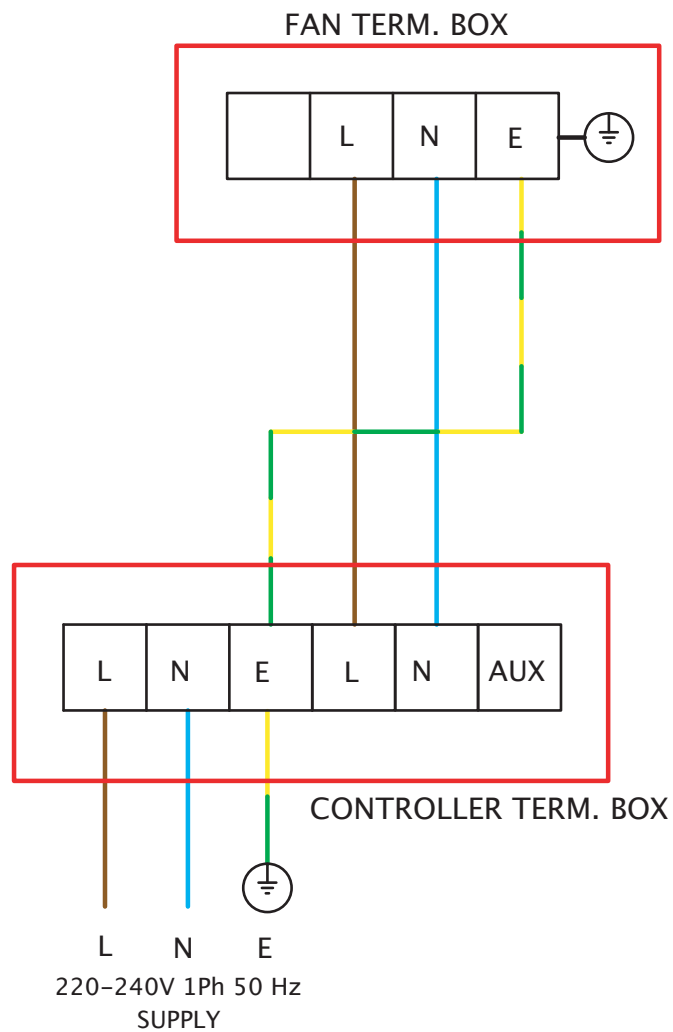

Wiring Diagrams

JETFLOW SJ 220V-240V SINGLE PHASE

Wiring Diagrams

JETFLOW SJ 220V-240V SINGLE PHASE C/W TC

VARIABLE SPEED CONNECTION
CONTROLLER TYPE: 149-TC**1

Wiring Diagrams

JETFLOW SJ 220V-240V SINGLE PHASE C/W EL21

VARIABLE SPEED CONNECTION
CONTROLLER TYPE: 149-EL21