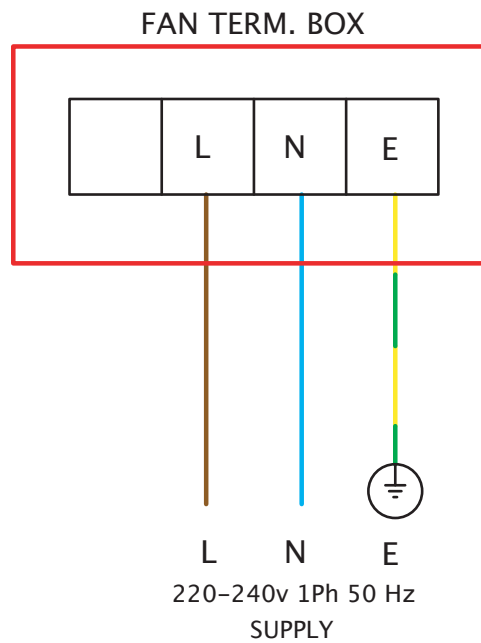

Wiring Diagrams

JETFLOW SJ 220V-240V SINGLE PHASE

Wiring Diagrams

JETFLOW SJ 220V-240V SINGLE PHASE C/W TC

VARIABLE SPEED CONNECTION
CONTROLLER TYPE: 149-TC**1

Wiring Diagrams

JETFLOW SJ 220V-240V SINGLE PHASE C/W EL21

VARIABLE SPEED CONNECTION
CONTROLLER TYPE: 149-EL21