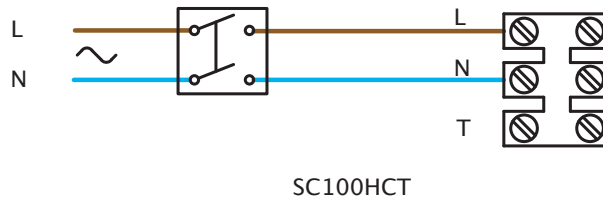

Wiring Diagrams

CENTRIFUGAL SC 220V-240V SINGLE PHASE

(THIS MODEL CAN BE WIRED FOR REMOTE SWITCHING,
ENSURE PULL CORD SWITCH IS IN OFF POSITION & REMOVE CORD)