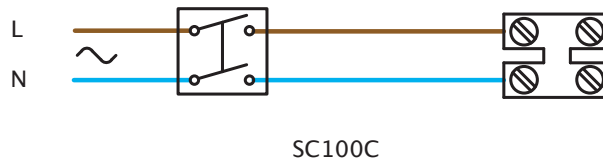

Wiring Diagrams

CENTRIFUGAL SC 220V-240V SINGLE PHASE

(THIS MODEL CAN BE WIRED FOR REMOTE SWITCHING,
ENSURE PULL CORD SWITCH IS IN OFF POSITION & REMOVE CORD)