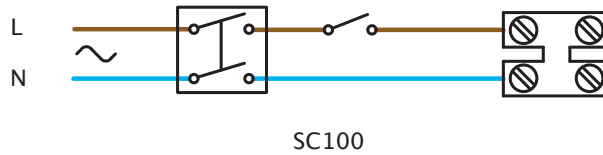

Wiring Diagrams

CENTRIFUGAL SC 220V-240V SINGLE PHASE

(THIS MODEL CAN BE WIRED FOR REMOTE SWITCHING,
ENSURE PULL CORD SWITCH IS IN OFF POSITION & REMOVE CORD)