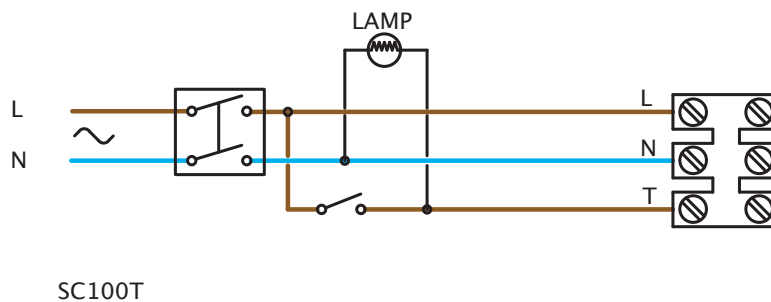

Wiring Diagrams

CENTRIFUGAL SC 220V-240V SINGLE PHASE

(THIS MODEL CAN BE WIRED FOR REMOTE SWITCHING,
ENSURE PULL CORD SWITCH IS IN OFF POSITION & REMOVE CORD)