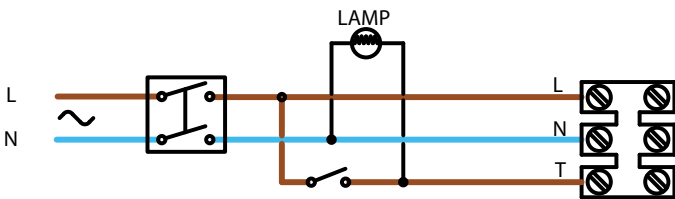

Wiring Diagrams

AXIAL SA 220V-240V SINGLE PHASE

SA100, SA125, SA100A, SA125A, SA150

SA100C, SA125C, SA150C, SA100AC, SA125AC
SA150AC, SA150C, SA100TP1R, SA100HTPIR

SA100HCT, SA125HCT, SA100AHCT, SA125AHCT

SA100HCT, SA125HCT, SA100AHCT, SA125AHCT
(THESE MODELS CAN BE WIRED WITH REMOTE SWITCH,
ENSURE PULL CORD IS IN OFF POSITION AND REMOVE CORD)
SA100T, SA125T, SA100AT, SA125AT, SA150T

SA100CLV, SA100PIRLV