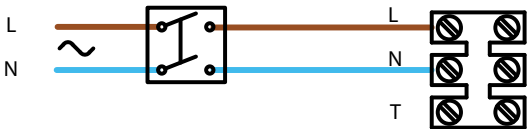

Wiring Diagrams

AXIAL SA 220V-240V SINGLE PHASE

SA100, SA125, SA100A, SA125A, SA150

SA100C, SA125C, SA150C, SA100AC, SA125AC
SA150AC, SA150C, SA100TP1R, SA100HTPIR

SA100HCT, SA125HCT, SA100AHCT, SA125AHCT

SA100HCT, SA125HCT, SA100AHCT, SA125AHCT
(THESE MODELS CAN BE WIRED WITH REMOTE SWITCH,
ENSURE PULL CORD IS IN OFF POSITION AND REMOVE CORD)
SA100T, SA125T, SA100AT, SA125AT, SA150T

SA100CLV, SA100PIRLV