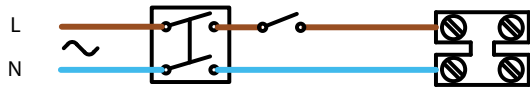

Wiring Diagrams

AXIAL SA 220V-240V SINGLE PHASE

SA100, SA125, SA100A, SA125A, SA150

SA100C, SA125C, SA150C, SA100AC, SA125AC
SA150AC, SA150C, SA100TP1R, SA100HTPIR

SA100HCT, SA125HCT, SA100AHCT, SA125AHCT

SA100HCT, SA125HCT, SA100AHCT, SA125AHCT
(THESE MODELS CAN BE WIRED WITH REMOTE SWITCH,
ENSURE PULL CORD IS IN OFF POSITION AND REMOVE CORD)
SA100T, SA125T, SA100AT, SA125AT, SA150T

SA100CLV, SA100PIRLV