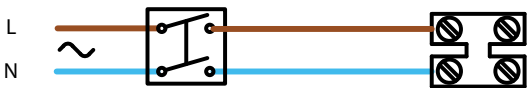

Wiring Diagrams

AXIAL SA 220V-240V SINGLE PHASE

SA100, SA125, SA100A, SA125A, SA150

SA100C, SA125C, SA150C, SA100AC, SA125AC
SA150AC, SA150C, SA100TP1R, SA100HTPIR

SA100HCT, SA125HCT, SA100AHCT, SA125AHCT

SA100HCT, SA125HCT, SA100AHCT, SA125AHCT
(THESE MODELS CAN BE WIRED WITH REMOTE SWITCH,
ENSURE PULL CORD IS IN OFF POSITION AND REMOVE CORD)
SA100T, SA125T, SA100AT, SA125AT, SA150T

SA100CLV, SA100PIRLV