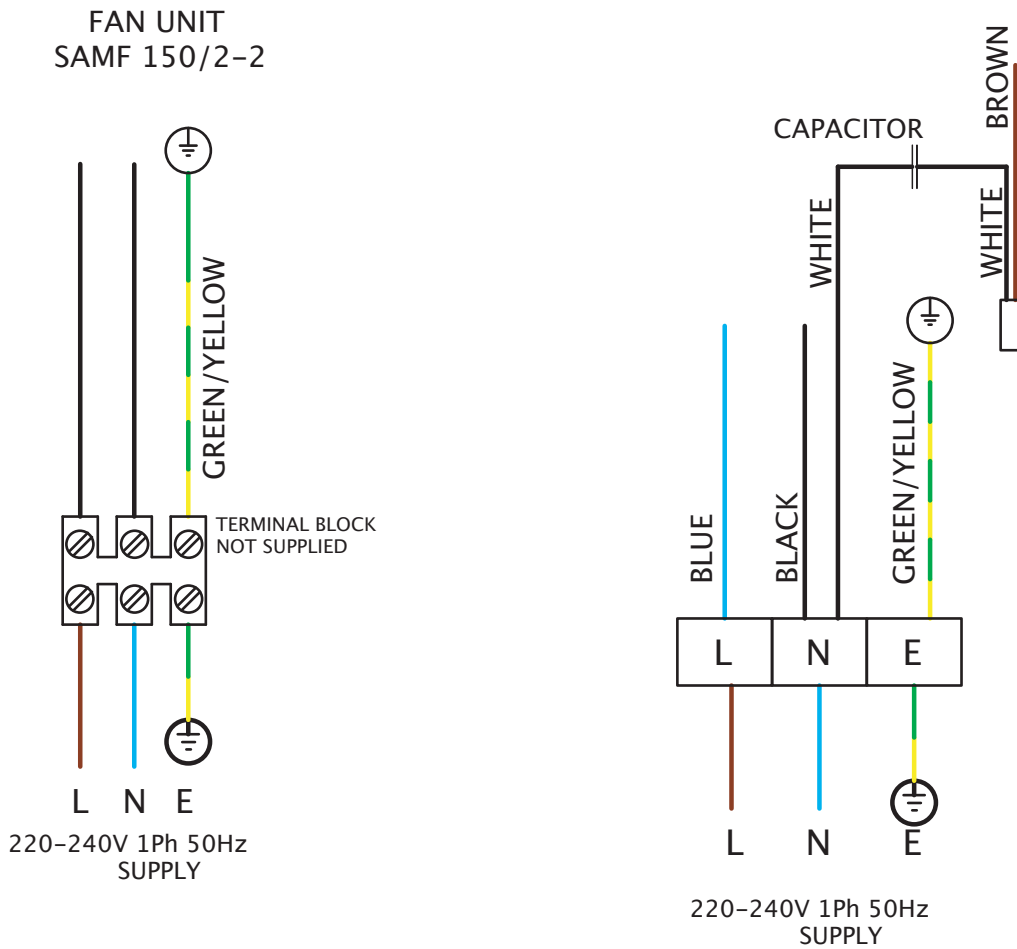

Wiring Diagrams

MINIFLOW SAMF 220V-240V SINGLE PHASE

FIXED SPEED CONNECTION

Wiring Diagrams

MINIFLOW SAMF 220V-240V SINGLE PHASE C/W EL31

VARIABLE SPEED CONNECTION CONTROLLER TYPES: 149-EL31