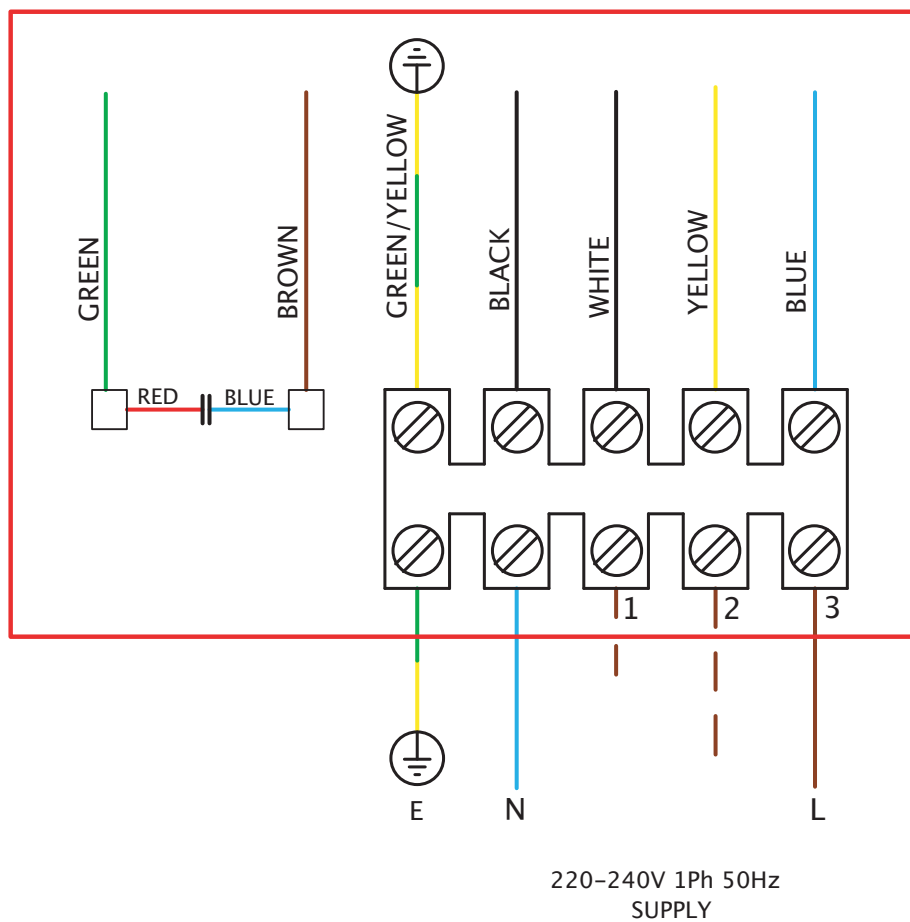

# Wiring Diagrams

## EZIFIT SEIE 220V-240V SINGLE PHASE

- 1 = LOW SPEED
- 2 = MEDIUM SPEED
- 3 = HIGH SPEED

## EZIFIT SEWE 220V-240V SINGLE PHASE