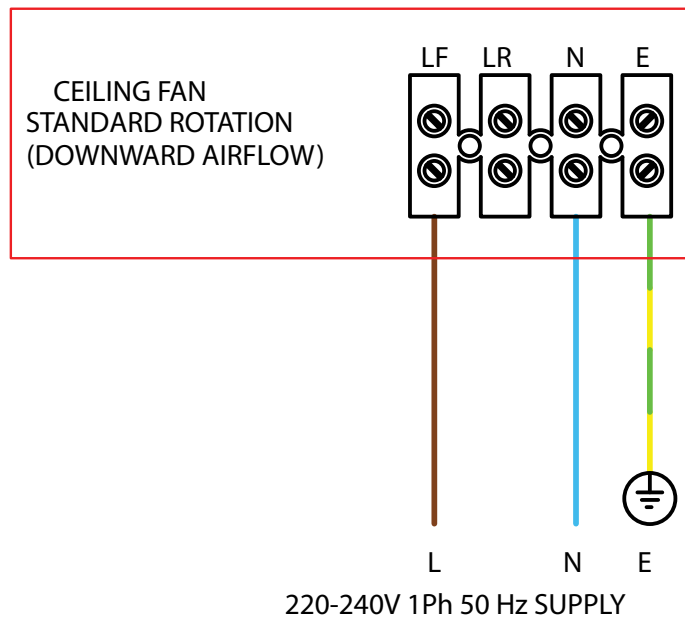

Wiring Diagrams

CEILING FAN HCF 220V-240V SINGLE PHASE

FIXED SPEED CONNECTION

Wiring Diagrams

CEILING FAN HCF 220V-240V SINGLE PHASE C/W HCFC