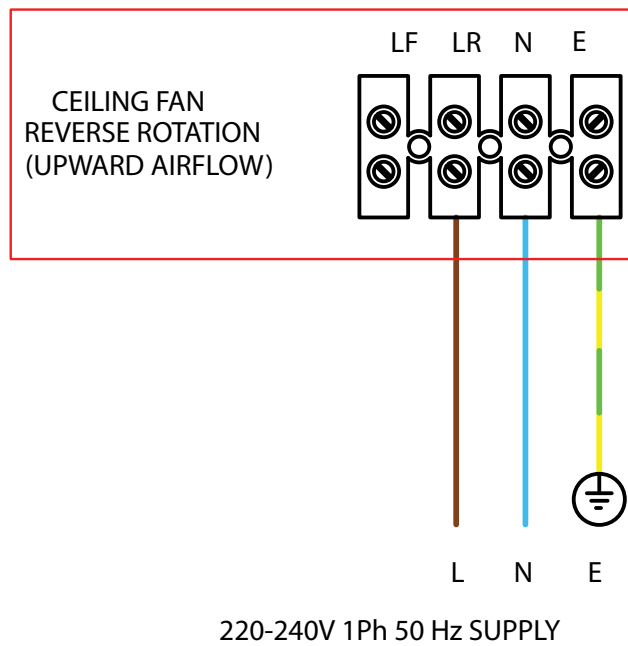

Wiring Diagrams

CEILING FAN HCF 220V-240V SINGLE PHASE

FIXED SPEED CONNECTION

Wiring Diagrams

CEILING FAN HCF 220V-240V SINGLE PHASE C/W HCFC